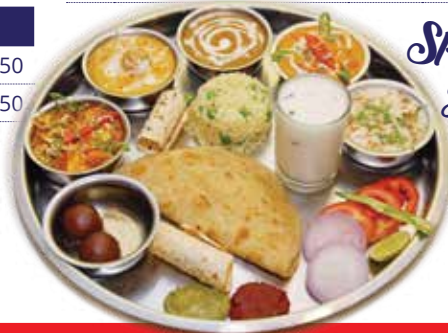

moksha

the heart of taste

PILYANDALA OUTLET

INDIAN SWEETS

01	Laddu		Rs.50
02	Gulaab Jaamun		Rs.80
03	Rasgulla		Rs.80
04	Pani Valalu	100g	Rs.100
05	Kaju Katli	100g	Rs.400

HOT BEVERAGES

06	Plain Tea		Rs.50
07	Masala Chai		Rs.80

LASSI & SHAKES

08	Flavoured Milk		
	Strawberry & Chocolate		Rs.80
	Mixed Fruit		Rs.130
09	Sweet Lassi		Rs.130
10	Masala Lassi		Rs.130
11	Almond Milkshake		Rs.200
12	Mango Milkshake		Rs.200
13	Strawberry Milkshake		Rs.200

COOL DRINKS

14	Ginger Honey		Rs.150
15	Date Tamarind		Rs.150

SAVORIES & SNACKS

16	Masala Mathri	200g	Rs.150
17	Cocktail Samosa	200g	Rs.200
18	Veggie Pastry	pcs	Rs.80
19	Masala Peanuts	150g	Rs.200

SOUTH INDIAN MENU

20	Paper Dosa		Rs.200
21	Paper Masala Dosa		Rs.250
22	Paneer Dosa		Rs.300
23	Mysore Dosa		Rs.250
24	Mysore Masala Dosa		Rs.300
25	Onion Dosa		Rs.250
26	Plain Dosa		Rs.100
27	Masala Dosa		Rs.200
28	Onion Tomato Utthapam		Rs.300
29	Paneer Utthapam		Rs.350
30	Rawa Masala Dosa		Rs.300
31	Rawa Paneer Dosa		Rs.350

/moksha.lk

Moksha Holdings International (Pvt) Ltd
No.157/58/1, Sri Wijanandanarama Road
Honnantara, Piliyandala.

*Special
Indian
Thali*
Rs.550/-